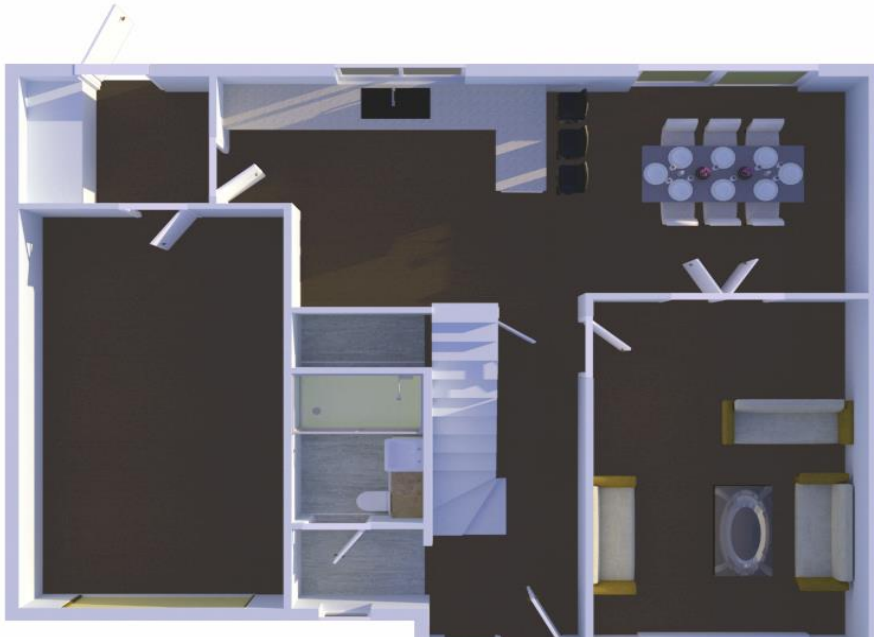

## 4-Bedroom Home Total Floor Area = 183m<sup>2</sup>

### Ground Floor

Living Room	5.23m x 3.63m
Kitchen/Dining/Family Area	8.74m x 3.42m
Utility Room	2.54m x 1.85m
WC/Shower Room	2.27m x 1.80m
Garage	6.00m x 3.54m

### First Floor

Master Bedroom	5.45m x 4.62m
Master En-Suite	2.70m x 1.70m
Bedroom 2	3.64m x 3.02m
En-Suite 2	2.40m x 1.50m
Bedroom 3	4.27m x 3.64m
Bedroom 4	3.64m x 3.23m
Bathroom	3.18m x 2.01m